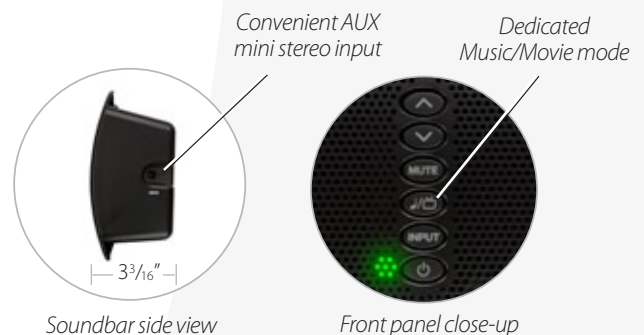

Play Smart®

For over 3 decades Boston Acoustics' unwavering commitment to deliver superior and innovative audio solutions of exceptional value lives on. Boston's Play Smart® approach to deliver fun, user-friendly, and great sounding audio products sets us apart. For more information on the company's full range of products, please visit BostonAcoustics.com

300 Jubilee Drive, Peabody, MA 01960 bostonacoustics.com

© 2011. All rights reserved. Boston, Boston Acoustics, B/A ellipse symbol, Play Smart, BassTrac and TVee are registered trademarks of Boston Acoustics, Inc. Dolby is a registered trademark of Dolby Laboratories.