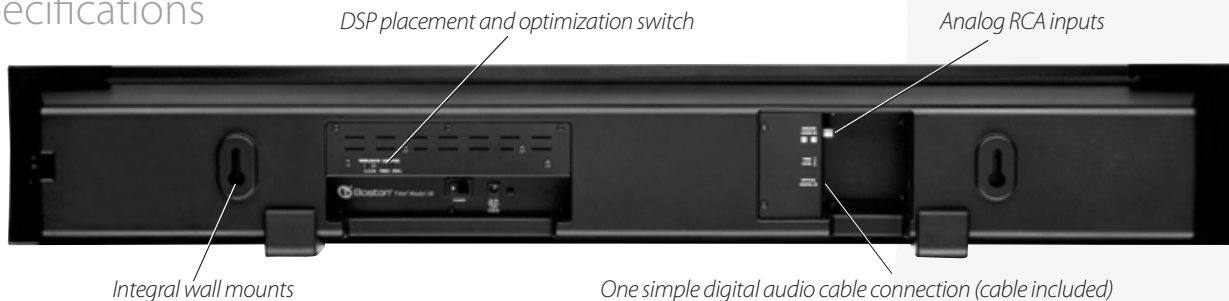

Wide Variety of Placement Options

For total placement flexibility in any home entertainment environment, the TVee Model 30's slim soundbar can be mounted on a wall above or below a TV, or rest on a shelf, cabinet or table. The soundbar features integrated keyhole wall mounts, eliminating the need for separate mounting brackets, and the built-in rubber feet allow it to be placed safely on any flat surface. Adding even more flexibility, a DSP "location" control switch maximizes the performance of the soundbar based on placement (on a wall or on a flat surface). Plus, the compact wireless subwoofer can be placed either vertically or horizontally, allowing you to place it virtually anywhere in the room, even in a corner behind a couch or under a bed and still enjoy great, powerful bass performance.

Simple Setup

The TVee Model 30 soundbar uses your television remote control and with just one cable to connect to your HDTV, you'll be up and running in no time. And because the subwoofer is wireless, you can place it just about anywhere in your room.

Specifications

Soundbar

- Triple 3½" (89mm) FCCM Woofers (Fiber Ceramic Copolymer Material)
- Triple ¾" (19mm) Tweeters

Wireless Subwoofer

- 7" (178mm) FCCM Woofer

System Power

- 300 Watts Peak

Dimensions (HxWxD)

- Soundbar
  - 5 ¾" x 38 1/16" x 3 3/16"
  - (146 x 966 x 80mm)
- Subwoofer
  - 14 3/8" x 6 5/16" x 5 9/16"
  - (364 x 160 x 395mm)